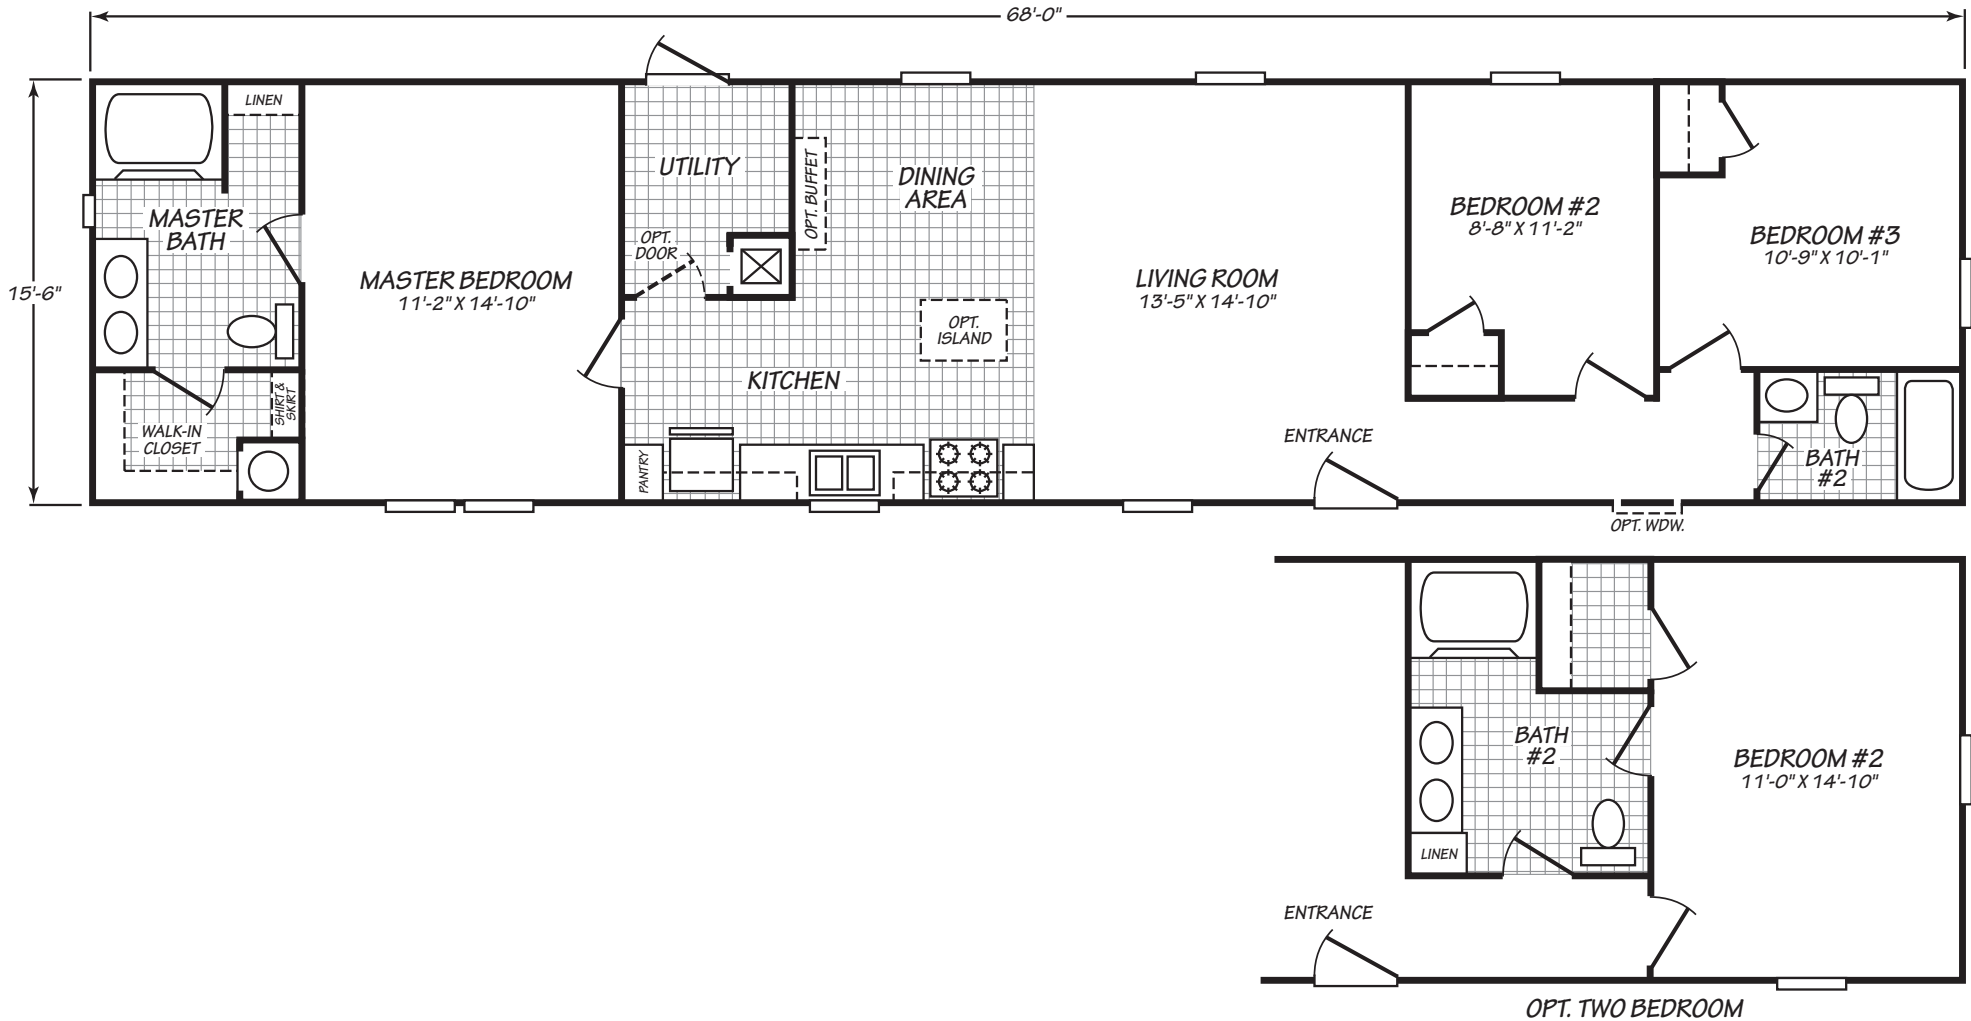

Manufactured By **FLEETWOOD**

VILLAGER

MODEL 16683A

MODEL 16683A

3 Bedroom | 2 Bath | 1,054 Square Feet

Important: Because we continually update and modify our products, it is important for you to know that our brochures and literature are for illustrative purposes only. ILLUSTRATIONS MAY SHOW OPTIONAL FEATURES. All information contained herein may vary from the actual home we build. Dimensions are nominal and length and width measurements are from exterior wall to exterior wall. We reserve the right to make changes at any time, without notice or obligation, in prices, colors, materials, specifications, features and models. Please check with your retailer for specific information about the home you select. This home was built to Palm Harbor plans and specifications in a building center owned and operated by Fleetwood Homes, Inc.