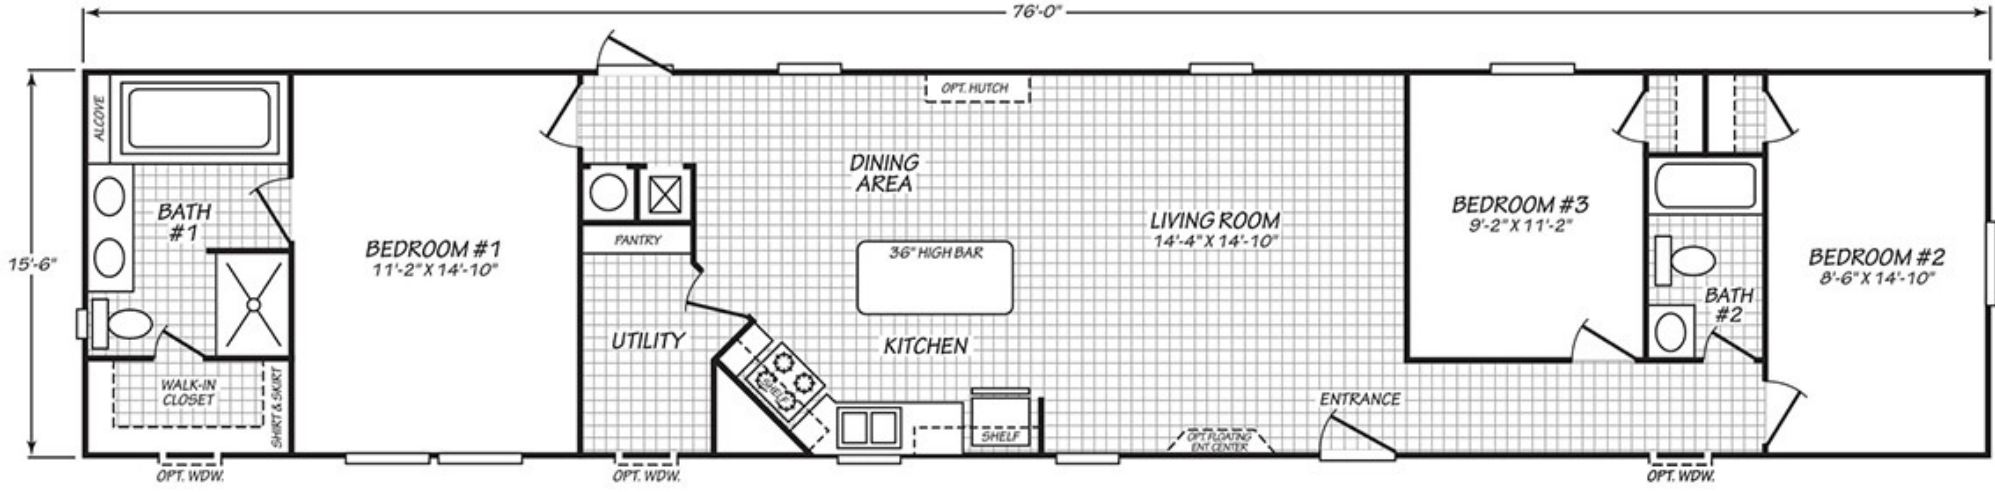

VILLAGER SINGLES

OPT. 60" SHOWER

OPT. 2 BEDROOM

MODEL: **16763C**
 15'-6" x 76'-0" 1,178 Sq.Ft
 3 Beds 2 Baths

Due to continued improvements and material change, specifications may change without notice. Room sizes are approximate.