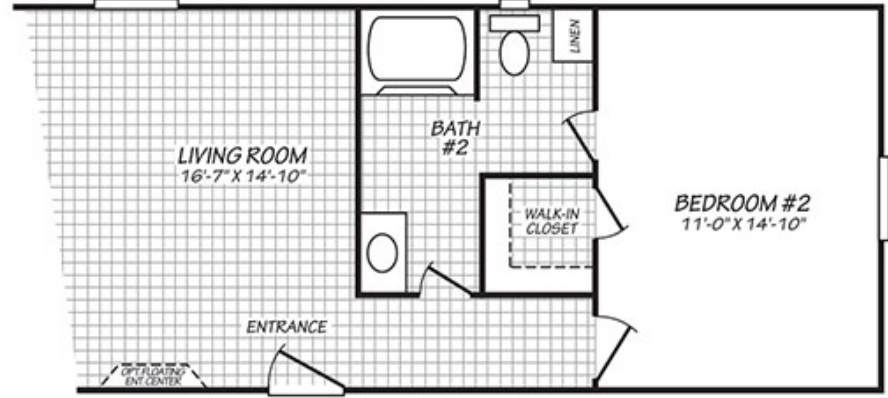

VILLAGER SINGLES

OPT. 60" SHOWER

OPT. 2 BEDROOM

MODEL: **16763C**
 15'-6" x 76'-0" 1,178 Sq.Ft
 3 Beds 2 Baths

Due to continued improvements and material change, specifications may change without notice. Room sizes are approximate.