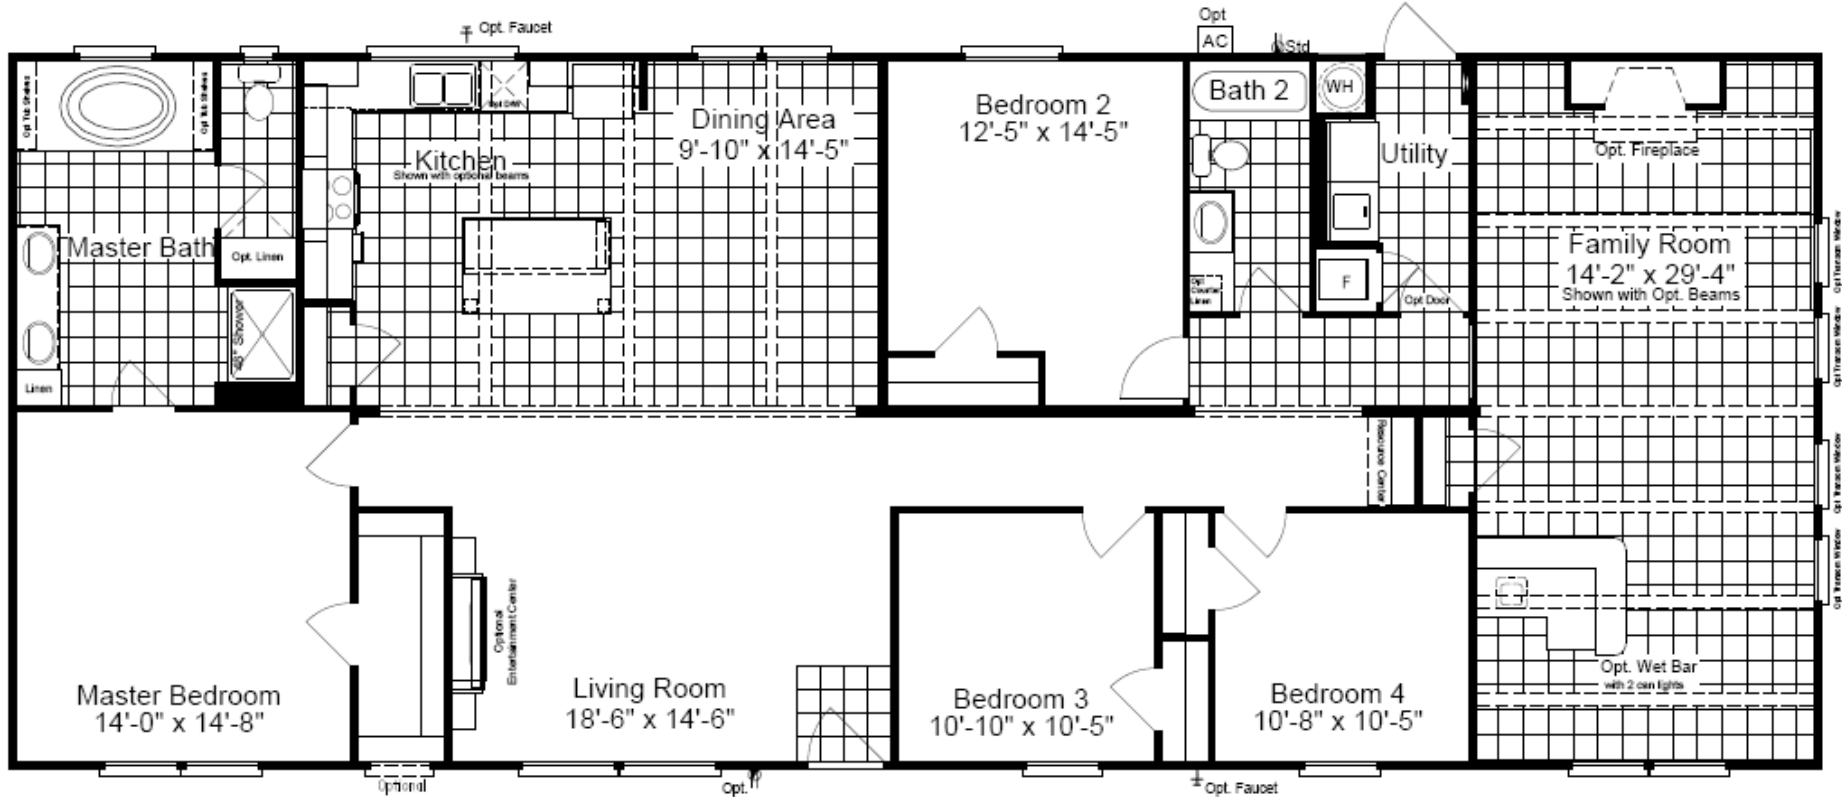

The Carrington

Model SA30764C
2,280 Sq. Ft.
4 Bedroom, 2 Bath
 Ft. Worth, TX. 8/20

8 1/2' Flat Ceilings
Master Bath with 48" Shower
Oval Deck Tub in Master Bath

Walk-in Master Closet
60" Shower Option
Refreshment Bar Island option