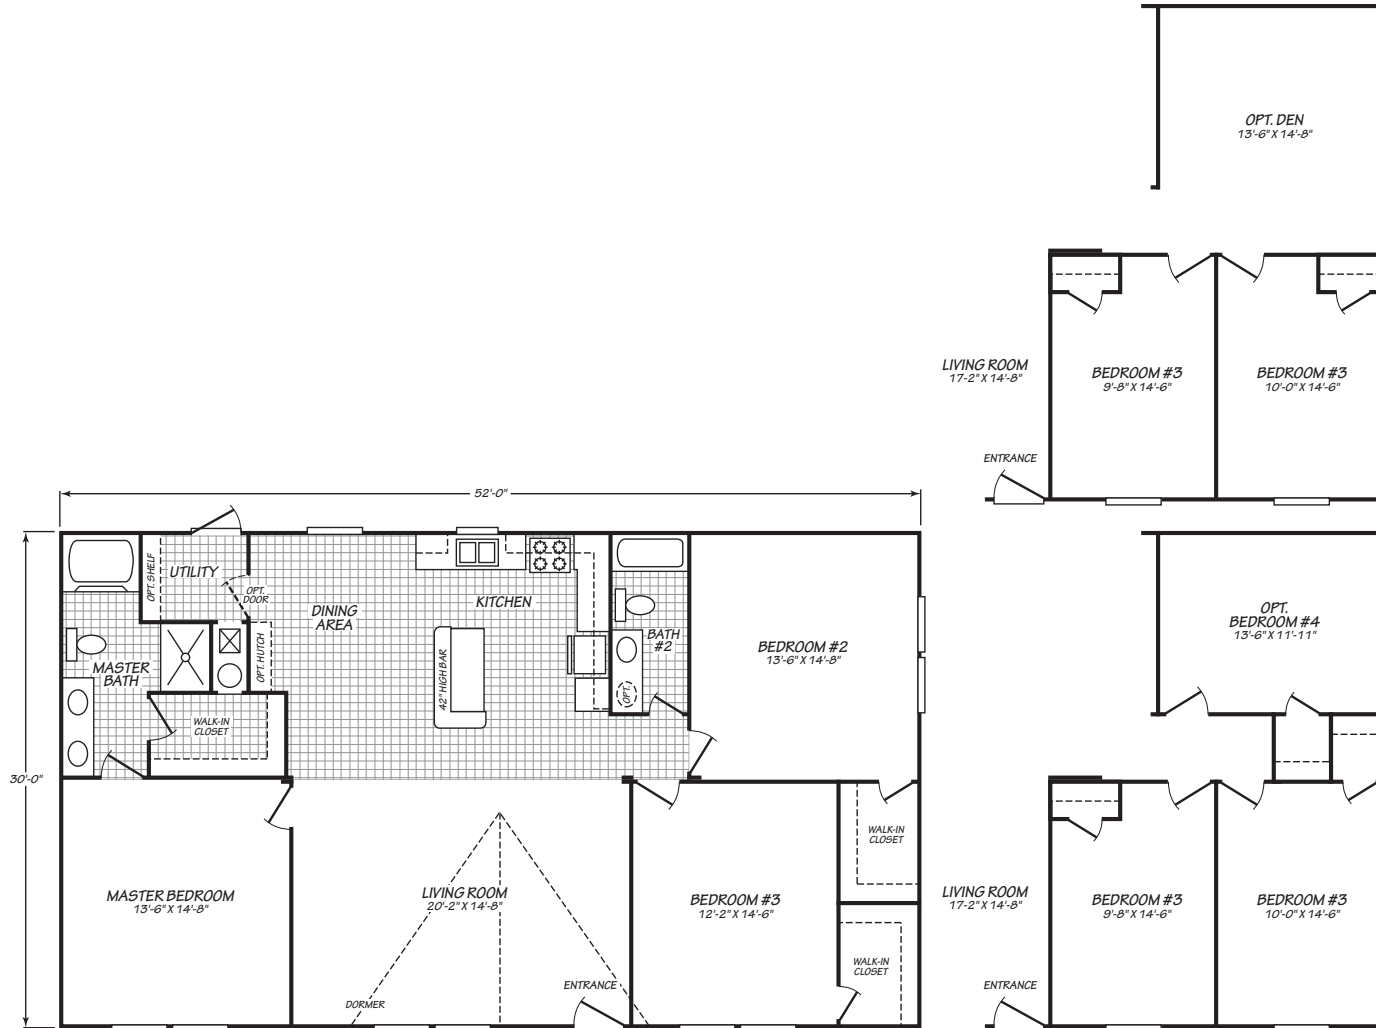

Manufactured By **FLEETWOOD**

# MODEL 32523V

## MODEL 32523V

3 Bedroom | 2 Bath | 1,560 Square Feet

Important: Because we continually update and modify our products, it is important for you to know that our brochures and literature are for illustrative purposes only. **ILLUSTRATIONS MAY SHOW OPTIONAL FEATURES.** All information contained herein may vary from the actual home we build. Dimensions are nominal and length and width measurements are from exterior wall to exterior wall. We reserve the right to make changes at any time, without notice or obligation, in prices, colors, materials, specifications, features and models. Please check with your retailer for specific information about the home you select. This home was built to Palm Harbor plans and specifications in a building center owned and operated by Fleetwood Homes, Inc.