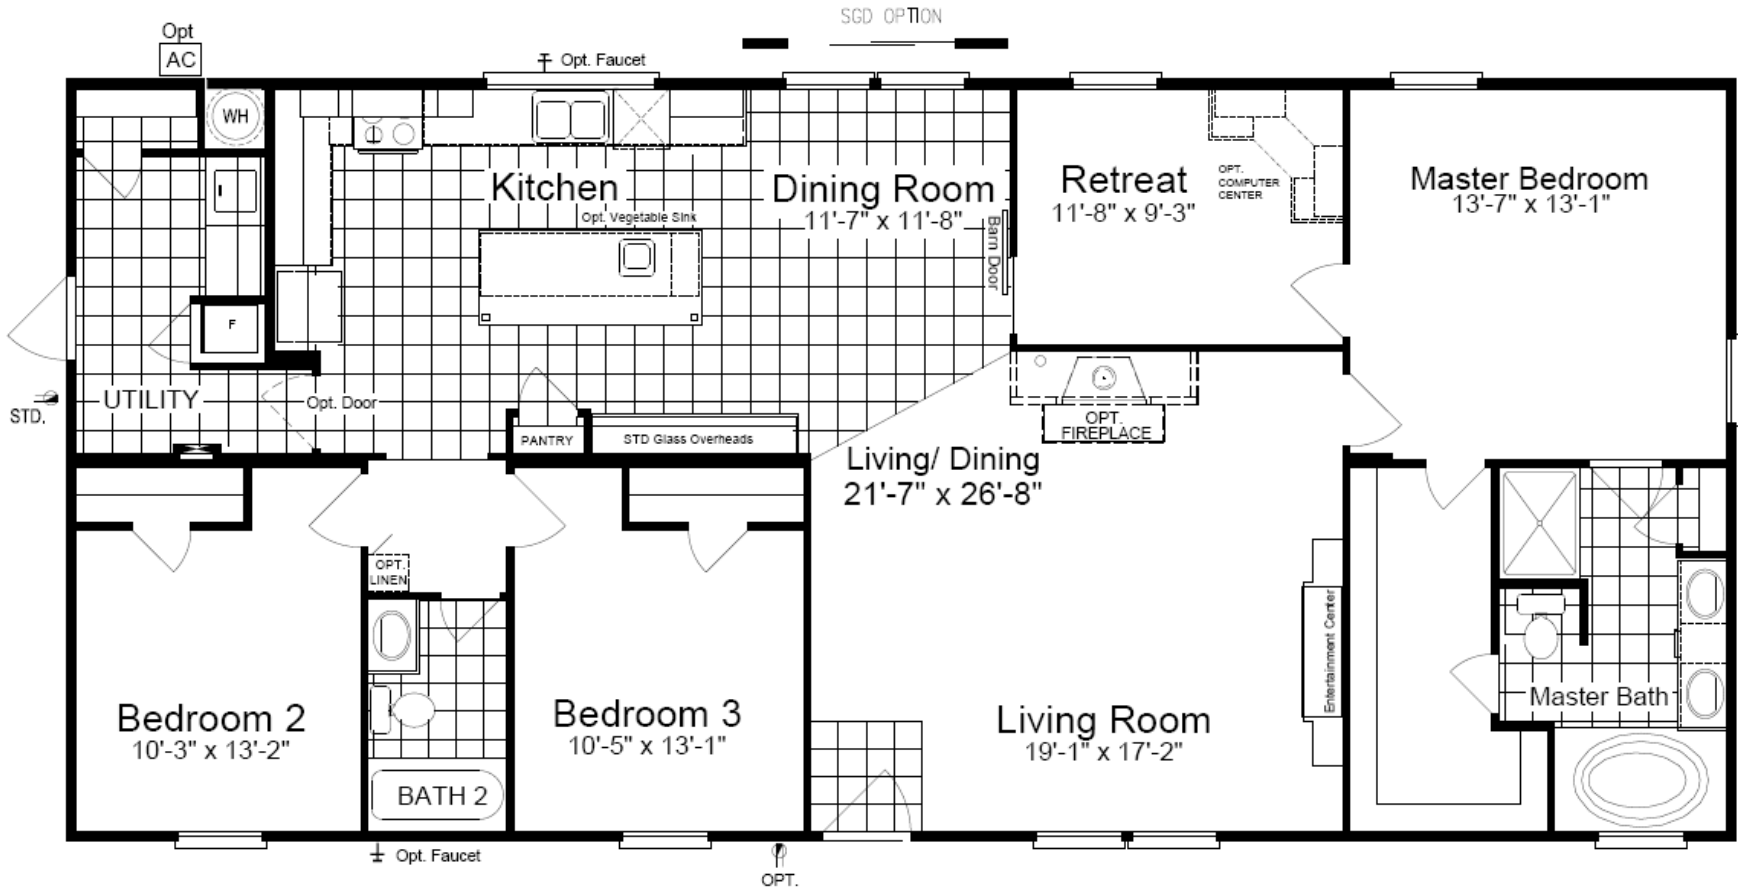

# The Pecan Valley

**Model SA28603P**  
**1,640Sq. Ft.**  
**3 Bedroom, 2 Bath**  
 Ft. Worth, TX. 8/20

**8 1/2' Flat Ceilings**  
**Master Bath with 48" shower**  
**Oval Deck Tub in Master Bath**

**Walk-in Master Closet**  
**Picture Window in Kitchen**  
**Huge 8' Kitchen Island**

Copyright © Palm Harbor Homes. Because we have a continuous product updating and improvement process, prices, plans, dimensions, features, materials, specifications and availability are subject to change without notice or obligation. Please refer to working drawings for actual dimensions. Renderings and floor plans are artist's depictions only and may vary from the completed home. Square footage calculations and room dimensions are approximate subject to industry standards.