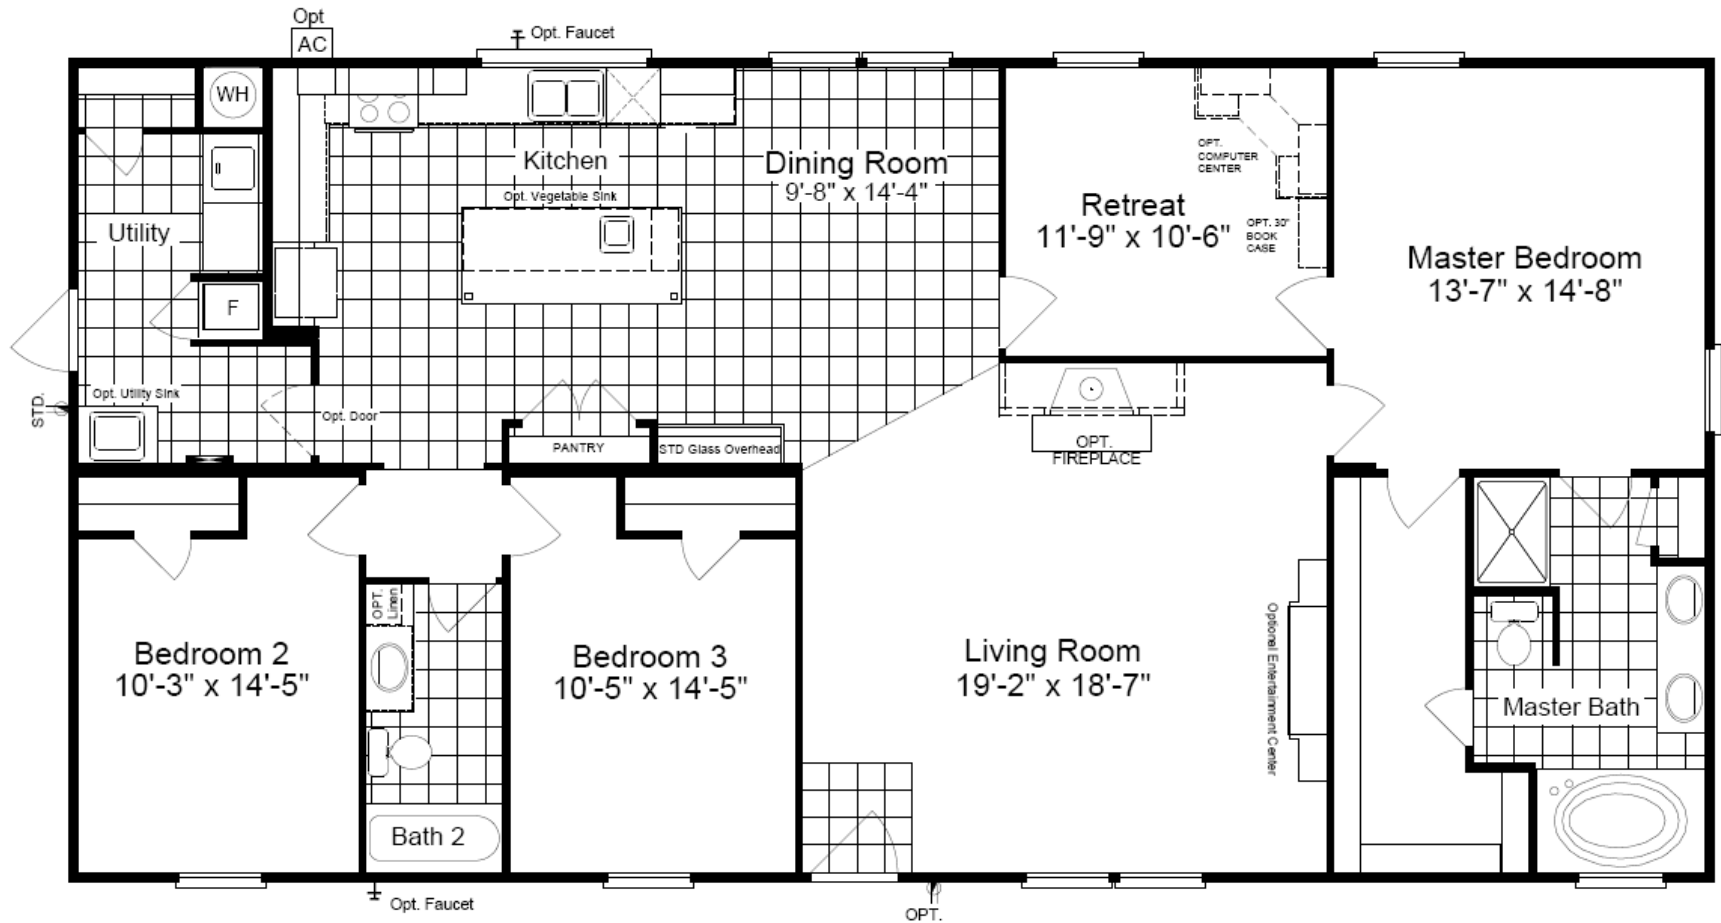

The Pecan Valley

Model SA30603P
1,800Sq. Ft.
3 Bedroom, 2 Bath
Ft. Worth, TX. 8/20

8 1/2' Flat Ceilings
Master Bath with 48" shower
Oval Deck Tub in Master Bath

Walk-in Master Closet
Picture Window in Kitchen
Huge 8' Kitchen Island

Copyright © Palm Harbor Homes. Because we have a continuous product updating and improvement process, prices, plans, dimensions, features, materials, specifications and availability are subject to change without notice or obligation. Please refer to working drawings for actual dimensions. Renderings and floor plans are artist's depictions only and may vary from the completed home. Square footage calculations and room dimensions are approximate subject to industry standards.