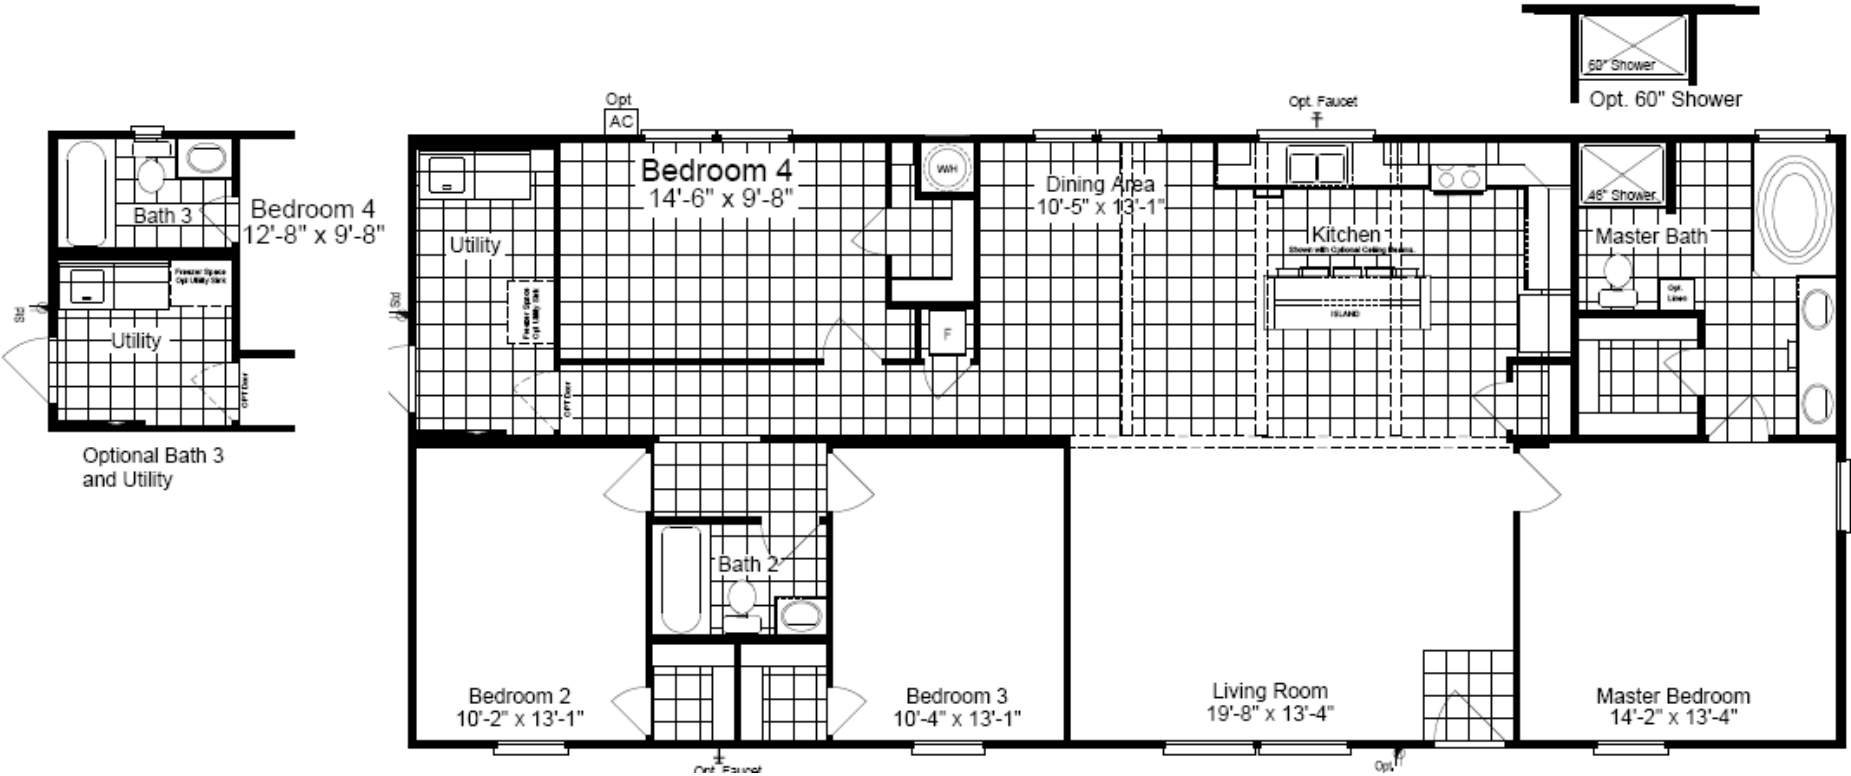

# The Benbrook

**Model SA28644B**  
**1,749Sq. Ft.**  
**4 Bedroom, 2 Bath**  
 Ft. Worth, TX. 1/21

**8 1/2' Flat Ceilings**  
**Master Bath with 48" shower**  
**Oval Deck Tub in Master Bath**

**Walk-in Master Closet**  
**3 Bath Home available opt.**  
**Large Kitchen Island**

Copyright © Palm Harbor Homes. Because we have a continuous product updating and improvement process, prices, plans, dimensions, features, materials, specifications and availability are subject to change without notice or obligation. Please refer to working drawings for actual dimensions. Renderings and floor plans are artist's depictions only and may vary from the completed home. Square footage calculations and room dimensions are approximate subject to industry standards.