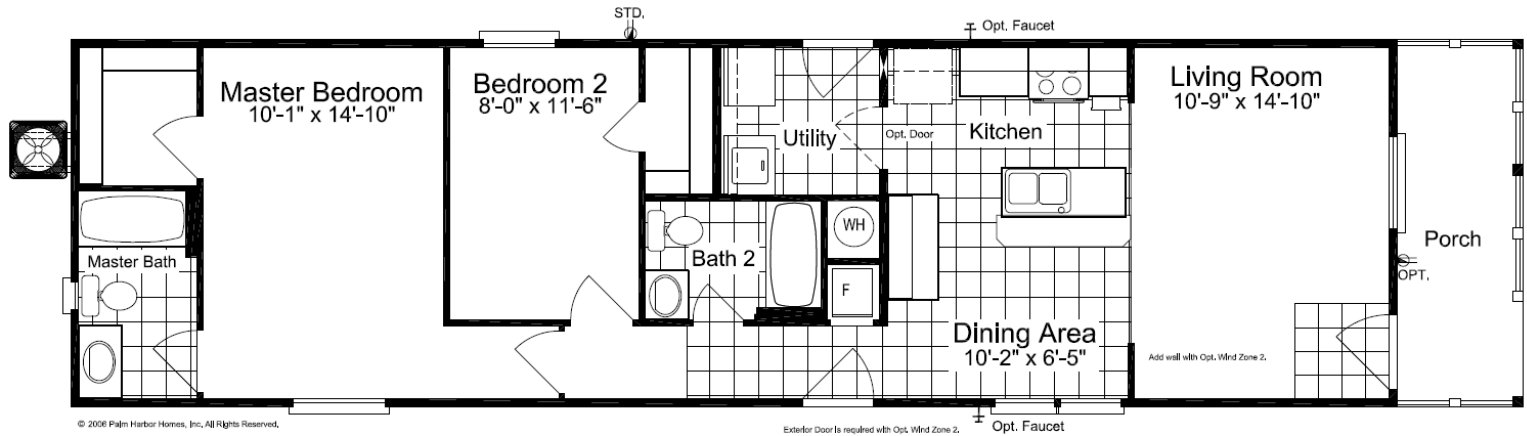

# The Cabana III

Air  
Conditioner  
Included

Optional  
Green Metal  
Roof

## Model SM16612C

2 Bedroom, 2 Bath

868 Sq. Ft.

330 Ft. Worth, TX. 3/17

### Special Features

- Vaulted Ceilings Through-out
- Dual Pane Windows
- Master Bath with Tub/Shower, Optional 60" Shower
- Island Kitchen

We adhere to a continuous improvement process, therefore any prices, plans, dimensions, features and material specifications are subject to change without notice or obligation. Please refer to working drawings for actual dimensions. Renderings and floor plans are artist's depictions and may vary slightly from the completed home. Square footages and room dimensions are approximate. © 2016 Palm Harbor Homes, Inc., All Rights Reserved