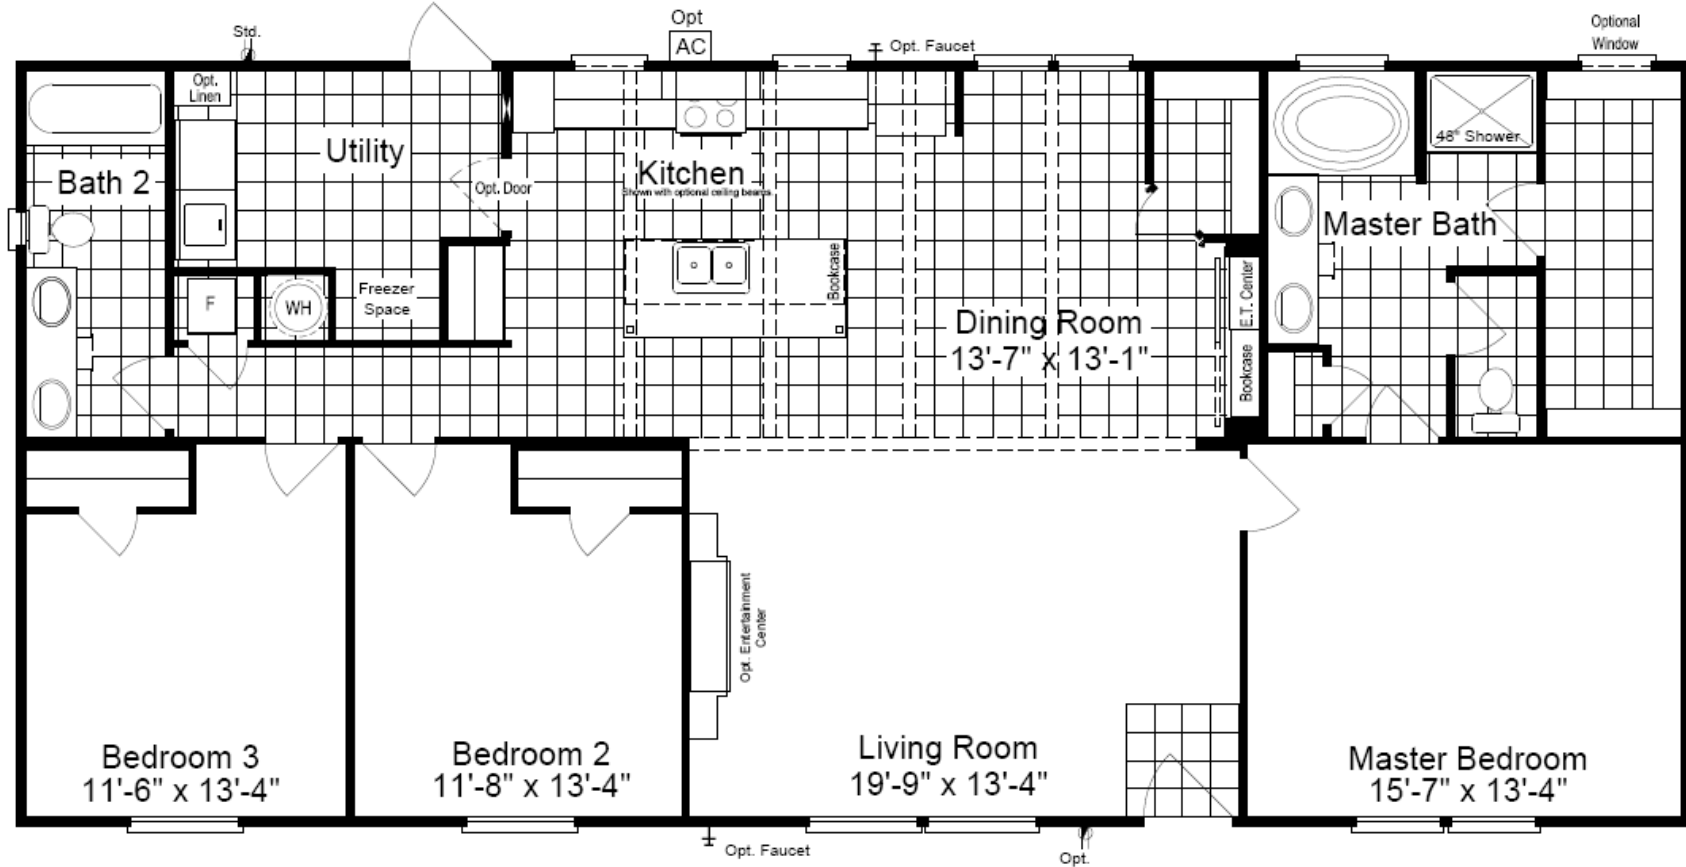

# The Kensington

**28' Wide**

**Model SA28603K**  
**1,640 Sq. Ft.**  
**3 Bedroom, 2 Bath**  
Ft. Worth, TX. 8/20

**8 1/2' Flat Ceilings**  
**Master Bath with 48" shower**  
**Oval Deck Tub in Master Bath**

**Walk-in Closets & Walk in Pantry**  
**Freezer Space**  
**8' kitchen island**

Copyright © Palm Harbor Homes. Because we have a continuous product updating and improvement process, prices, plans, dimensions, features, materials, specifications and availability are subject to change without notice or obligation. Please refer to working drawings for actual dimensions. Renderings and floor plans are artist's depictions only and may vary from the completed home. Square footage calculations and room dimensions are approximate subject to industry standards.