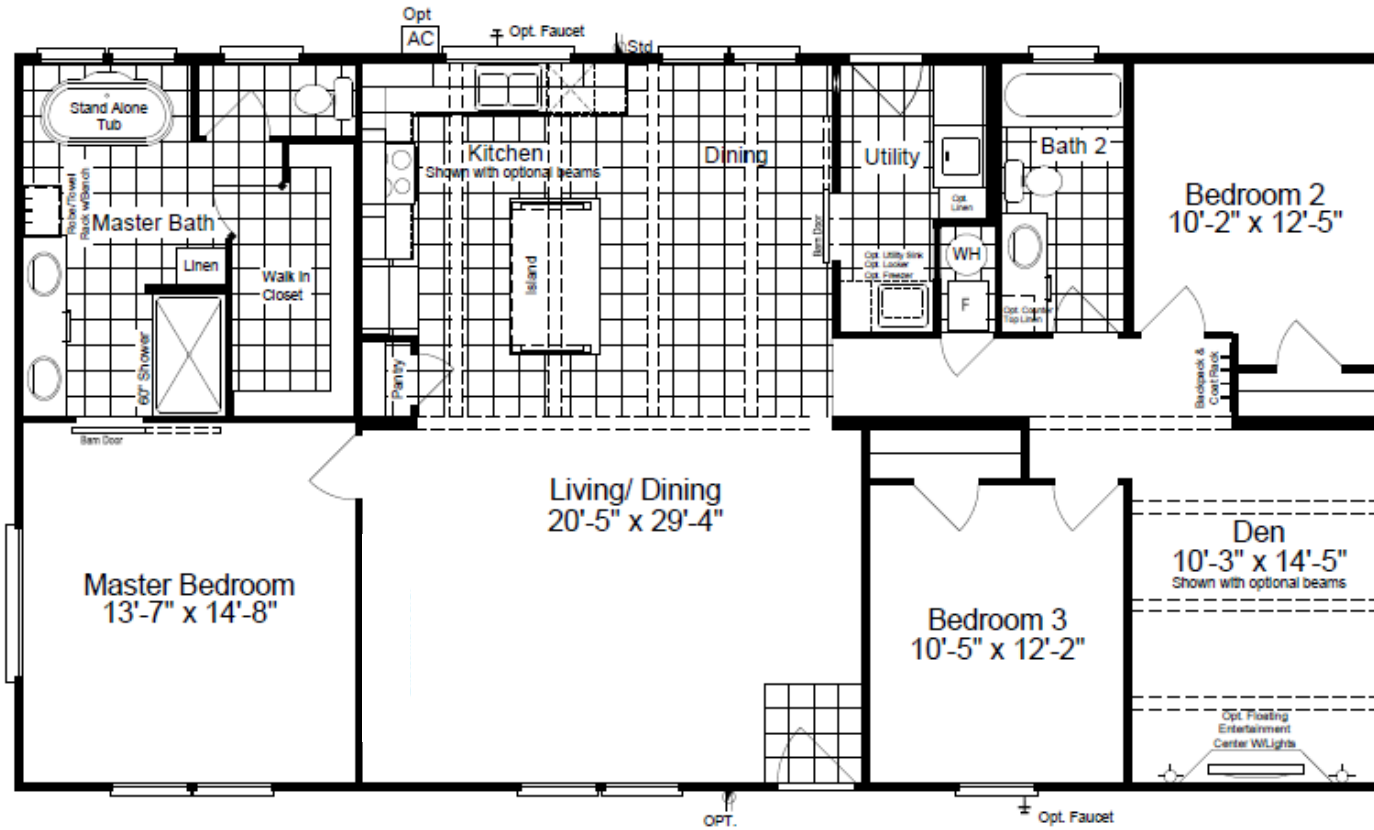

Keystone Series: The Horizon 56

30' wide

Model KH30563Z
3 Bedroom, 2 Bath
1,680 sq. ft.
 330 Ft. Worth, TX. 8-19

- 8 1/2' Flat Ceilings Throughout
- Dual Pane Windows
- Entertainment Center
- Large Island in Kitchen
- Barn Door
- Stand-Along Tub in Master
- Separate Family Room
- Freezer space available

Copyright © Palm Harbor Homes. Because we have a continuous product updating and improvement process, prices, plans, dimensions, features, materials, specifications and availability are subject to change without notice or obligation. Please refer to working drawings for actual dimensions. Renderings and floor plans are artist's depictions only and may vary from the completed home. Square footage calculations and room dimensions are approximate subject to industry standards.