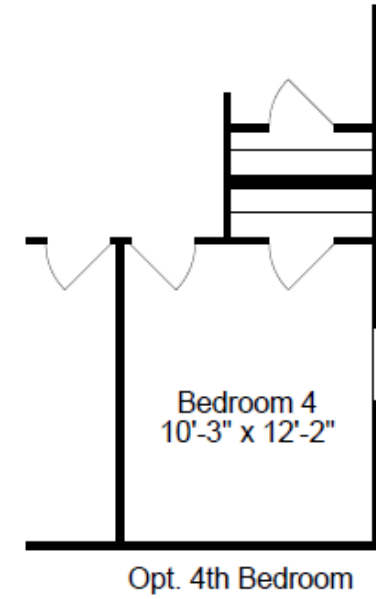

Keystone Series: The Horizon 56

30' wide

Model KH30563Z
3 Bedroom, 2 Bath
1,680 sq. ft.
 330 Ft. Worth, TX. 8-19

- 8 1/2' Flat Ceilings Throughout
- Dual Pane Windows
- Entertainment Center
- Large Island in Kitchen
- Barn Door
- Stand-Along Tub in Master
- Separate Family Room
- Freezer space available