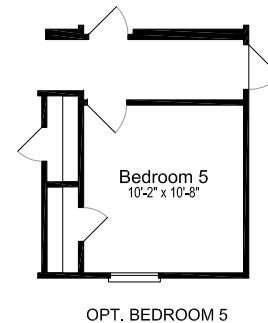

## The "VINTAGE FARMHOUSE II"

Model: 320FT32764H

Add "M" to model # for MOD

2356 Square feet

31'-0" x 76'-0"

4 Bedrooms / 2 Baths

Austin, Texas Date: 04/18/2019

Because Palm Harbor Homes has a continuous product updating and improvement process, specifications are subject to change without notice or obligation. Likewise, the floor plan shown is representative only and may vary from the actual home. Square footage calculations are based on nominal widths and all room dimensions are approximate subject to industry standards. R-values may vary in compressed areas. Some transportation components may have been recycled after close inspection for safety and appearance.

### Key Features:

- \* Media Center & Electric Fireplace
- \* Walk-In Pantry - Kitchen
- \* Buffet w/ Open Shelves - Kitchen
- \* Folding Table in Laundry Room
- \* Utility Bench & Locker
- \* 72" Open-Face Ceramic Tile Shower
- \* Vanity in Master Bath
- \* Linen Closet in Hall