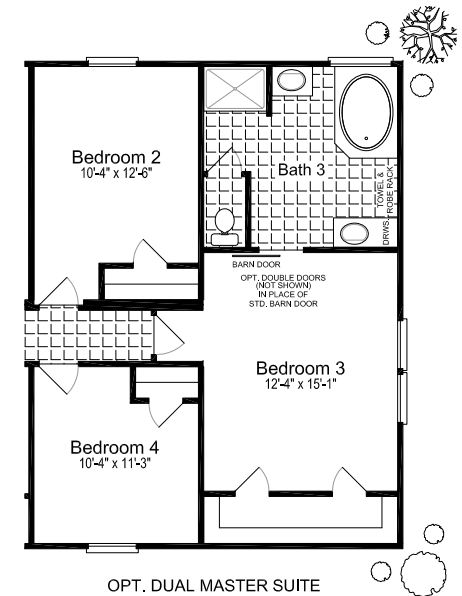

## The "VINTAGE FARMHOUSE II"

Model: 320FT32764H

Add "M" to model # for MOD

2356 Square feet

31'-0" x 76'-0"

4 Bedrooms / 2 Baths

Austin, Texas Date: 04/18/2019

Because Palm Harbor Homes has a continuous product updating and improvement process, specifications are subject to change without notice or obligation. Likewise, the floor plan shown is representative only and may vary from the actual home. Square footage calculations are based on nominal widths and all room dimensions are approximate subject to industry standards. R-values may vary in compressed areas. Some transportation components may have been recycled after close inspection for safety and appearance.

### Key Features:

- \* Media Center & Electric Fireplace
- \* Walk-In Pantry - Kitchen
- \* Buffet w/ Open Shelves - Kitchen
- \* Folding Table in Laundry Room
- \* Utility Bench & Locker
- \* 72" Open-Face Ceramic Tile Shower
- \* Vanity in Master Bath
- \* Linen Closet in Hall