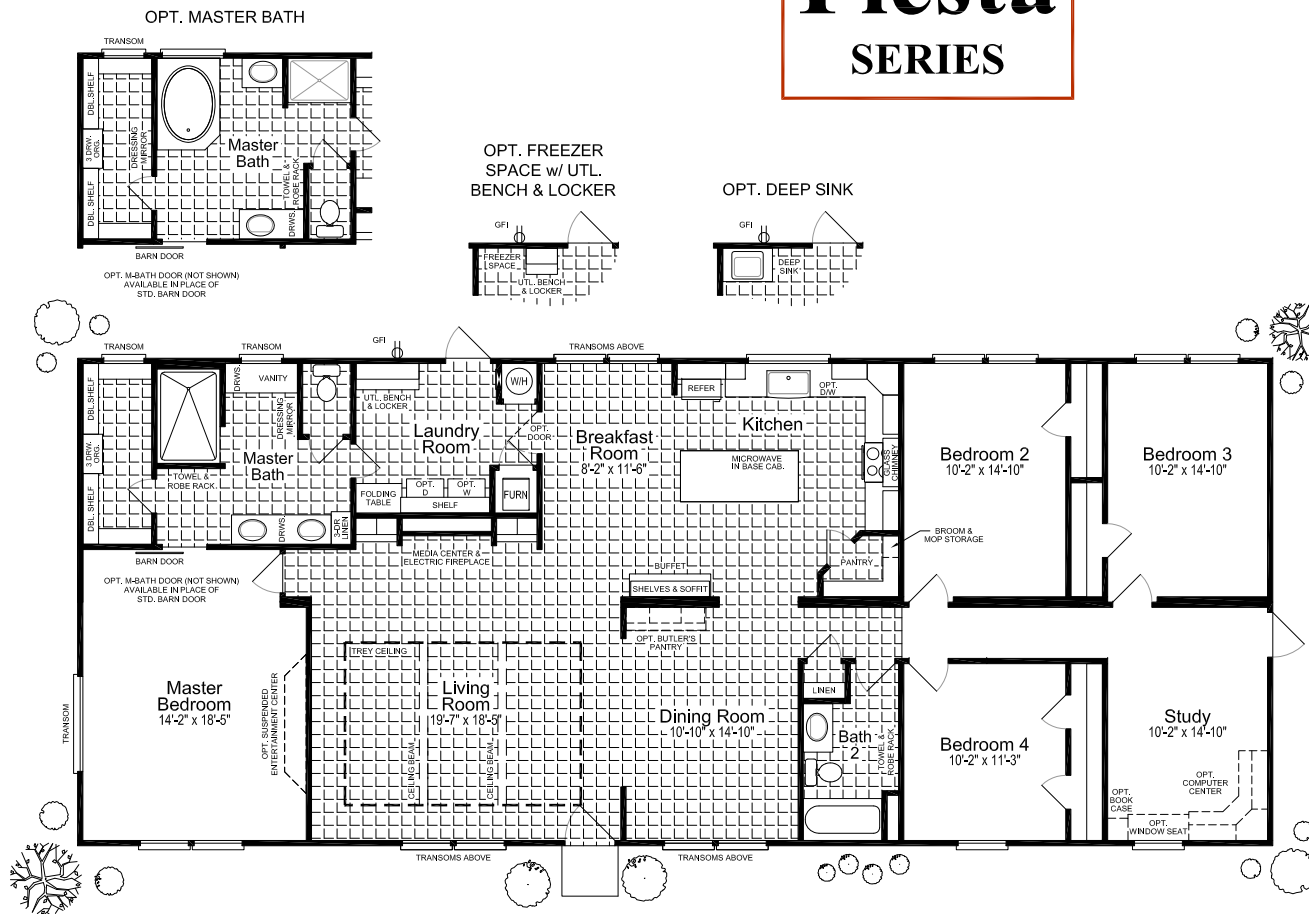

# Fiesta SERIES

## The "VINTAGE FARMHOUSE II"

Model: 320FT32764H

Add "M" to model # for MOD

2356 Square feet

31'-0" x 76'-0"

4 Bedrooms / 2 Baths

Austin, Texas Date: 04/18/2019

Because Palm Harbor Homes has a continuous product updating and improvement process, specifications are subject to change without notice or obligation. Likewise, the floor plan shown is representative only and may vary from the actual home. Square footage calculations are based on nominal widths and all room dimensions are approximate subject to industry standards. R-values may vary in compressed areas. Some transportation components may have been recycled after close inspection for safety and appearance.

### Key Features:

- \* Media Center & Electric Fireplace
- \* Walk-In Pantry - Kitchen
- \* Buffet w/ Open Shelves - Kitchen
- \* Folding Table in Laundry Room
- \* Utility Bench & Locker
- \* 72" Open-Face Ceramic Tile Shower
- \* Vanity in Master Bath
- \* Linen Closet in Hall