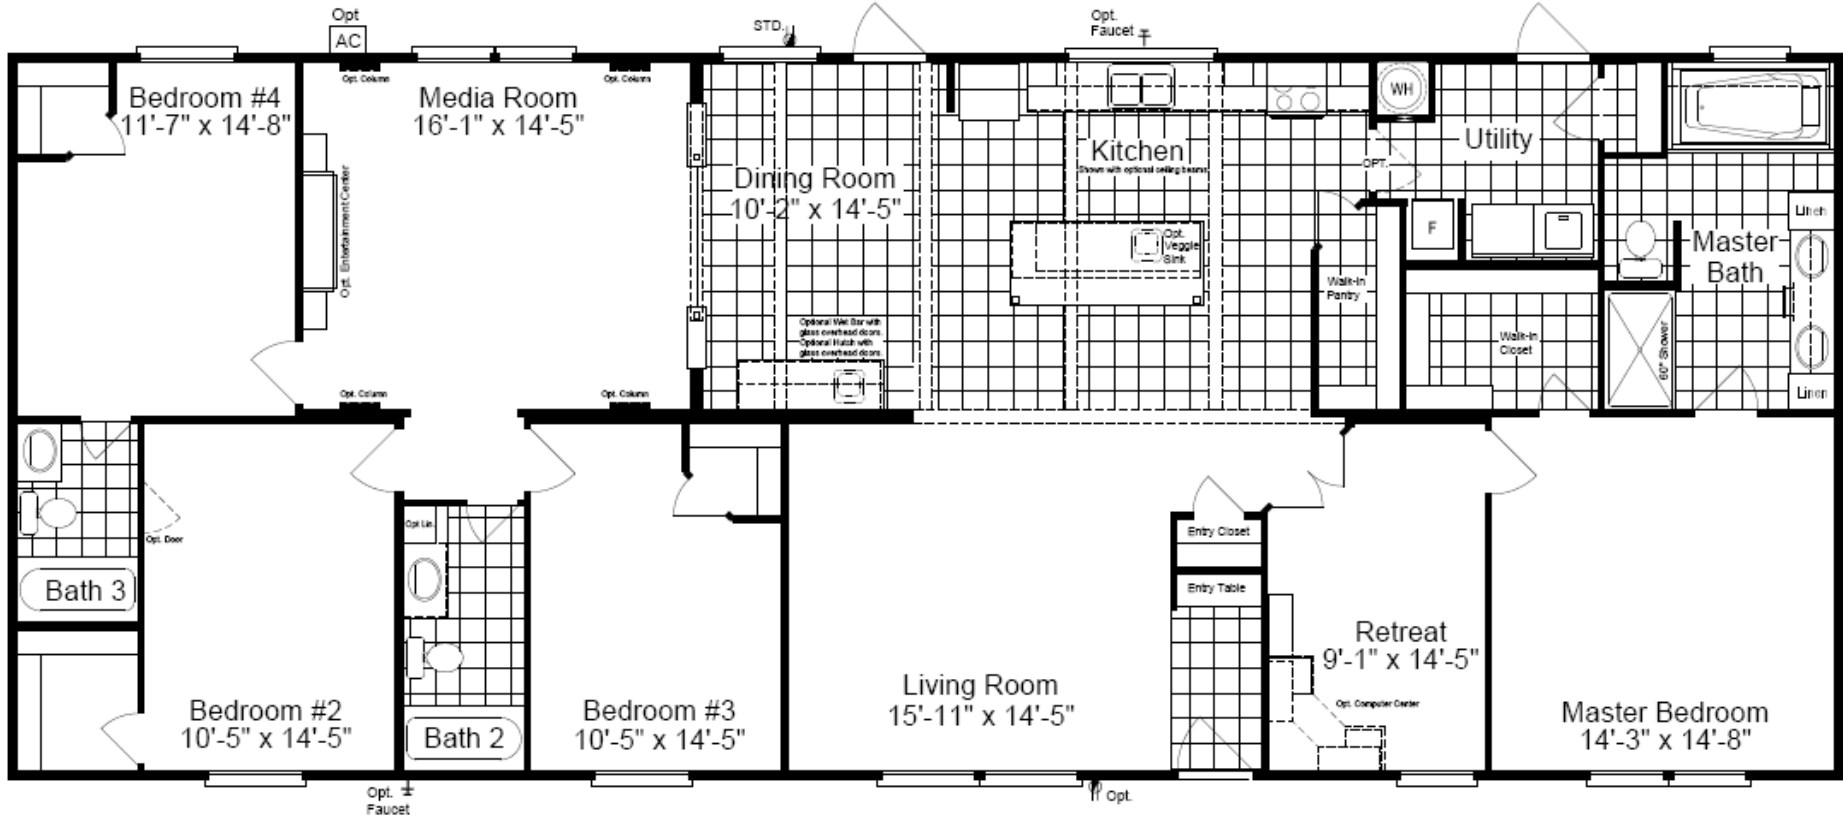

The Landrace 76 Masterpiece

30' wide

Model KH30764L
4 Bedrooms, 3 Baths
2,280 Sq. Ft.
 330 Ft. Worth, TX. 3-20

- 8 1/2' Flat Ceilings Throughout
- Dual Pane Windows
- 48" Master Shower
- Island and Social Bar
- Pantry
- 6' Slip Tub in Master
- Retreat Room
- Exceptional Plan With 3 Baths

Copyright © Palm Harbor Homes. Because we have a continuous product updating and improvement process, prices, plans, dimensions, features, materials, specifications and availability are subject to change without notice or obligation. Please refer to working drawings for actual dimensions. Renderings and floor plans are artist's depictions only and may vary from the completed home. Square footage calculations and room dimensions are approximate subject to industry standards.