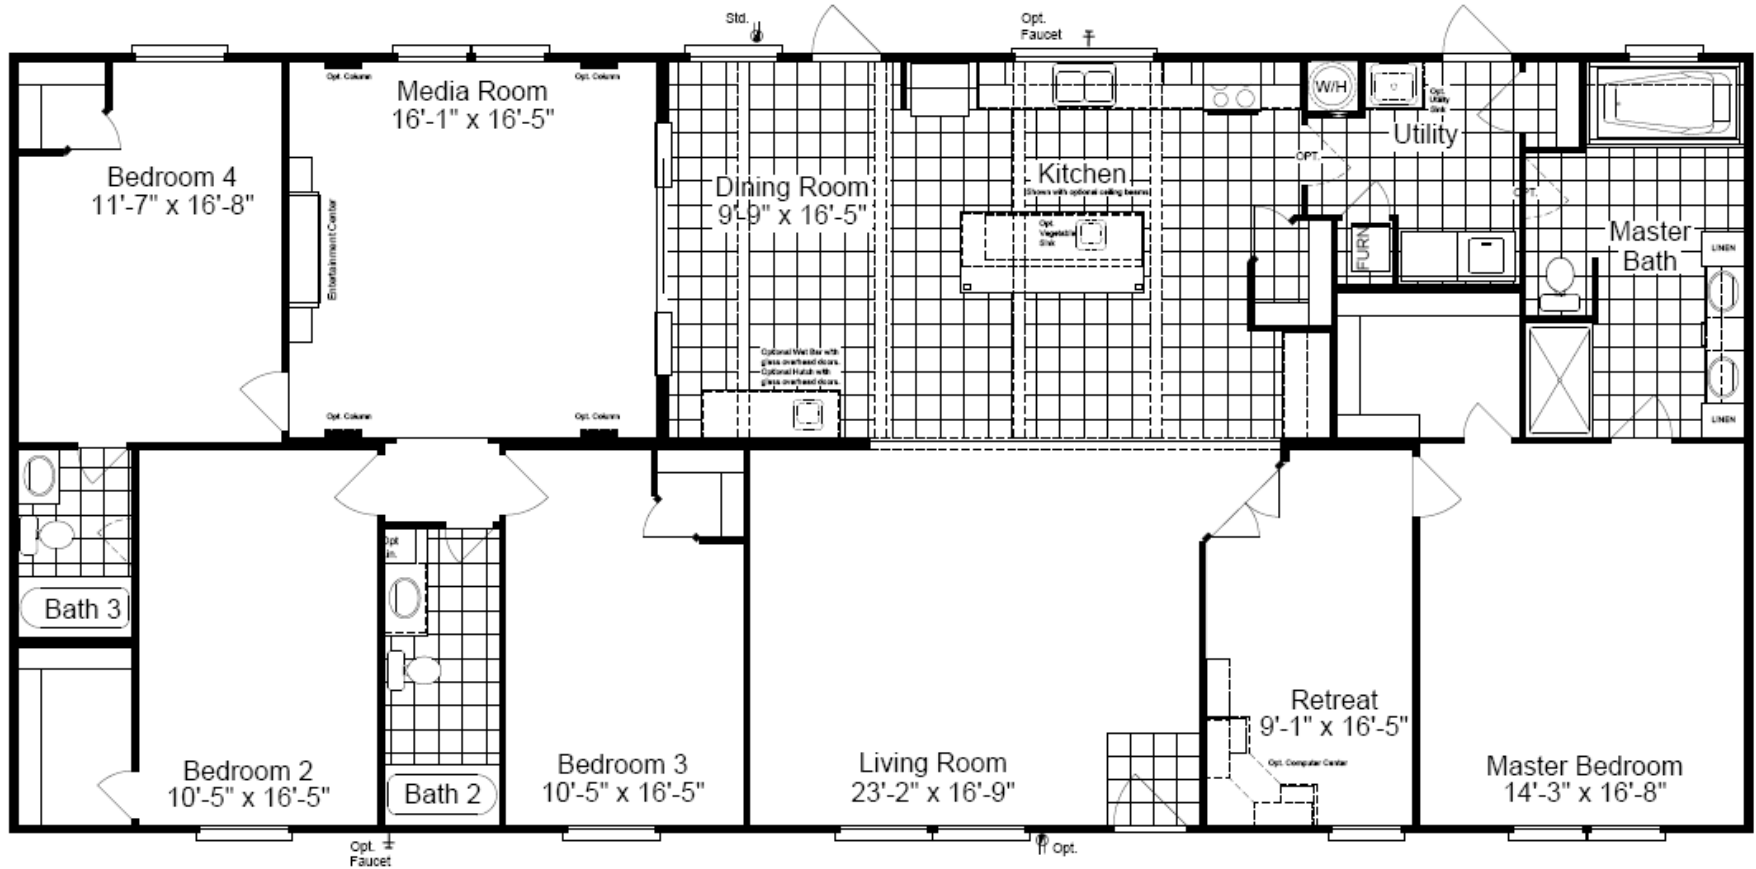

The Landrace 76 Masterpiece

34' wide

Model KH34764L

3 Bedrooms, 3 Baths

2,584 Sq. Ft.

330 Ft. Worth, TX. 12-19

- 8 1/2' Flat Ceilings Throughout
- Dual Pane Windows
- 48" Master Shower
- Island and Social Bar
- Pantry
- 6' Slip Tub in Master
- Retreat
- Exceptional Plan With 3 Baths

Copyright © Palm Harbor Homes. Because we have a continuous product updating and improvement process, prices, plans, dimensions, features, materials, specifications and availability are subject to change without notice or obligation. Please refer to working drawings for actual dimensions. Renderings and floor plans are artist's depictions only and may vary from the completed home. Square footage calculations and room dimensions are approximate subject to industry standards.