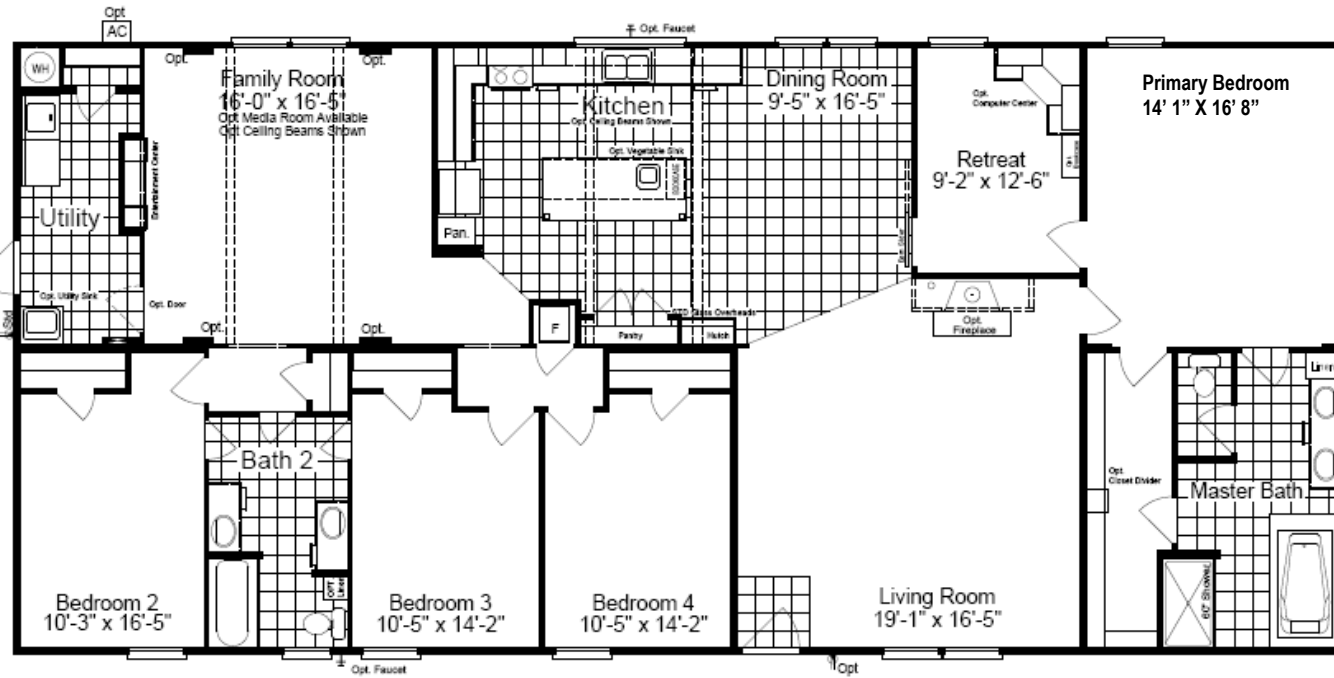

Option Double Doors

Option Boomer Bath

30' wide

Model KH30744P
4 Bedroom, 2 Bath
2,220 sq. ft.
330 Ft. Worth, TX. 7-21

- 8 1/2' Flat Ceilings Throughout
- Dual Pane Windows
- 48" Master Shower
- Large Island in Kitchen
- Barn Door
- 6' Slip Tub in Master
- Picture Window in Kitchen
- Shelter-in Retreat Room

34' wide

Model KH34744P
4 Bedroom, 2 Bath
2,516 sq. ft.

330 Ft. Worth, TX. 7-21

8 1/2' Flat Ceilings Throughout
Dual Pane Windows
60" Master Shower
Large Island in Kitchen

- **Optional Wet Sink**
- **6' Slip Tub in Master**
- **Picture Window in Kitchen**
- **Shelter-in Retreat Room**