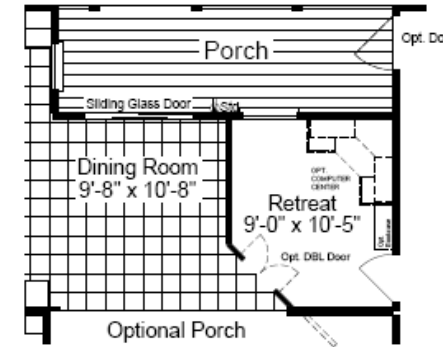

Option Double Doors

Option Boomer Bath

30' wide

Model KH30744P
4 Bedroom, 2 Bath
2,220 sq. ft.
330 Ft. Worth, TX. 7-21

- 8 1/2' Flat Ceilings Throughout
- Dual Pane Windows
- 48" Master Shower
- Large Island in Kitchen
- Barn Door
- 6' Slip Tub in Master
- Picture Window in Kitchen
- Shelter-in Retreat Room

34' wide

Model KH34744P
4 Bedroom, 2 Bath
2,516 sq. ft.

330 Ft. Worth, TX. 7-21

8 1/2' Flat Ceilings Throughout
Dual Pane Windows
60" Master Shower
Large Island in Kitchen

- **Optional Wet Sink**
- **6' Slip Tub in Master**
- **Picture Window in Kitchen**
- **Shelter-in Retreat Room**