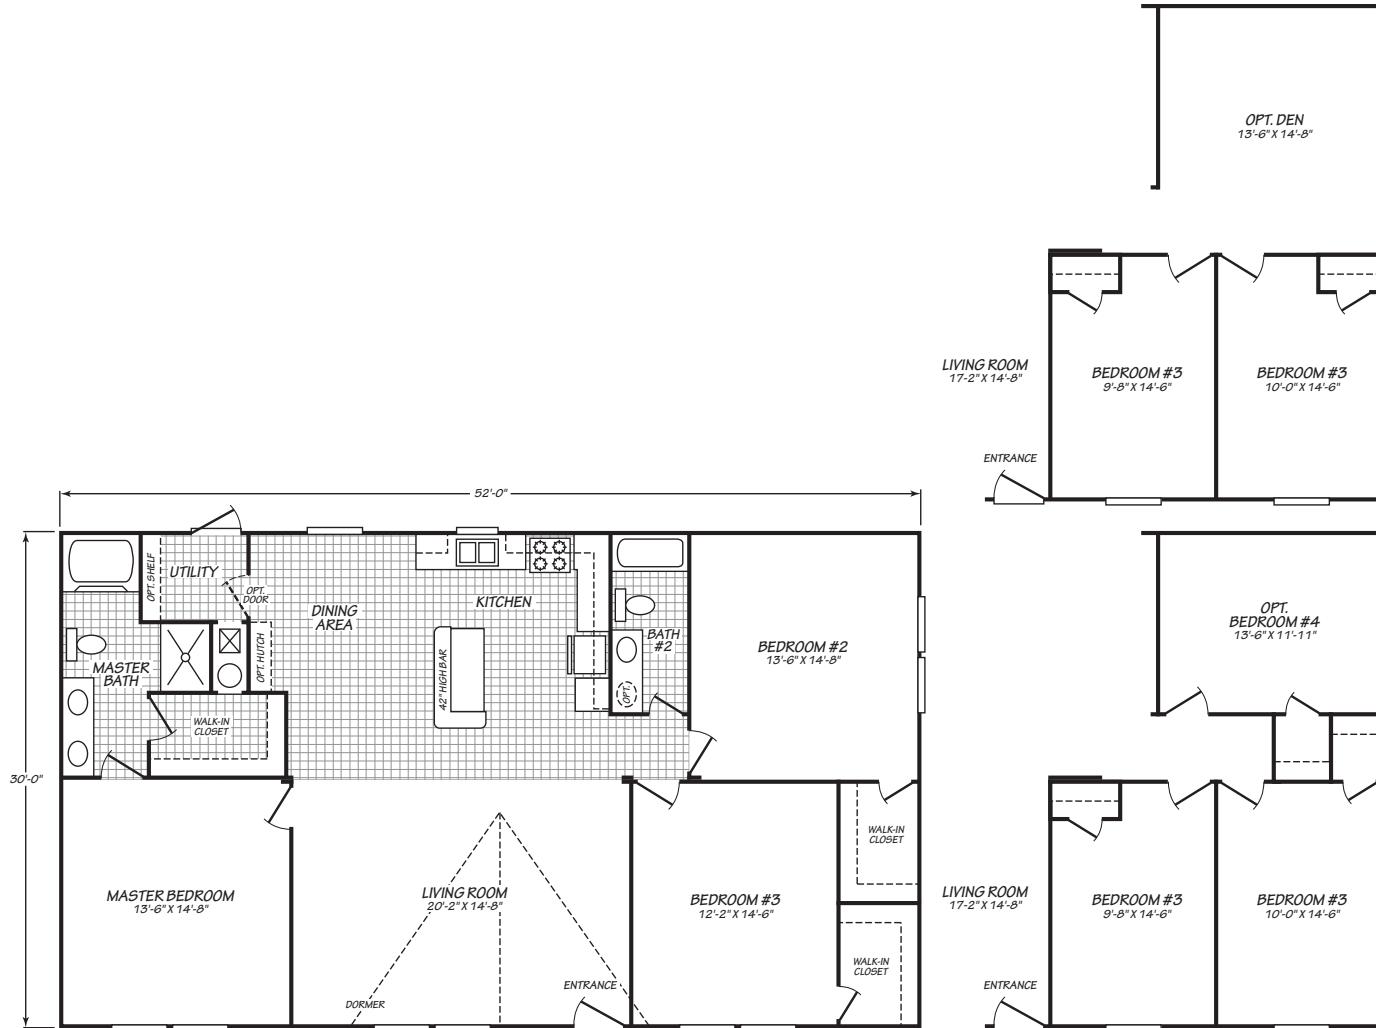

VELOCITY

MODEL 32523V

Manufactured By **FLEETWOOD**

MODEL 32523V

3 Bedroom | 2 Bath | 1,560 Square Feet

© 2016 Fleetwood Homes, Inc. - All Rights Reserved

Important: Because we continually update and modify our products, it is important for you to know that our brochures and literature are for illustrative purposes only. **ILLUSTRATIONS MAY SHOW OPTIONAL FEATURES.** All information contained herein may vary from the actual home we build. Dimensions are nominal and length and width measurements are from exterior wall to exterior wall. We reserve the right to make changes at any time, without notice or obligation, in prices, colors, materials, specifications, features and models. Please check with your retailer for specific information about the home you select. This home was built to Palm Harbor plans and specifications in a building center owned and operated by Fleetwood Homes, Inc.